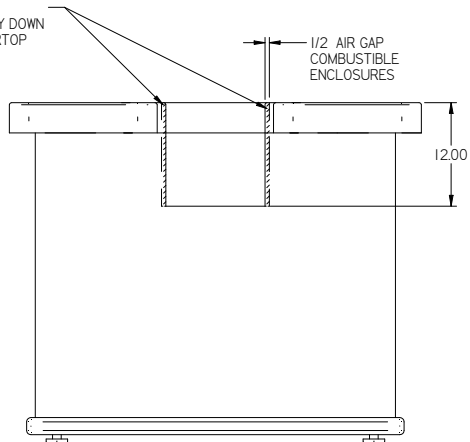

COMBUSTIBLE ENCLOSURES
MAINTAIN 1/2" AIR GAP ALL THE WAY DOWN
(SIDES AND REAR) BELOW COUNTERTOP

AURORA SINGLE DOUBLE SIDE BURNER